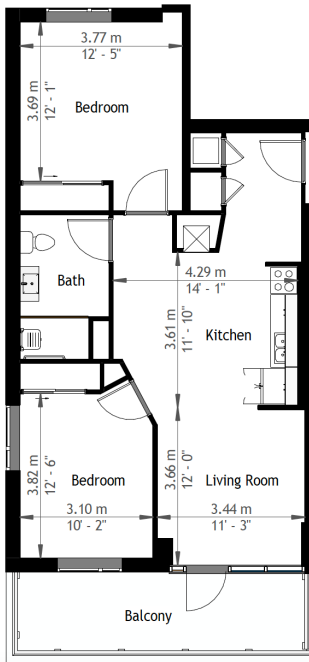

Camellia

2 bed
794 sq ft

Ground Level

Violet

2 bed
967 sq ft

www.blvd-avalon.com

Levels Ground - 4

All dimensions are approximate and do not include balcony area. Actual square footage may vary. Illustrations and Renderings are artists' concept only. E. & O.E.

Lavender

2 bed
967 sq ft

www.blvd-avalon.com

Levels Ground - 2

All dimensions are approximate and do not include balcony area. Actual square footage may vary. Illustrations and Renderings are artists' concept only. E. & O.E.

Iris

2 bed
824 sq ft

Azalea

2 bed
846 sq ft

www.blvd-avalon.com

Levels 4 - 12

Jasmine

2 bed
866 sq ft