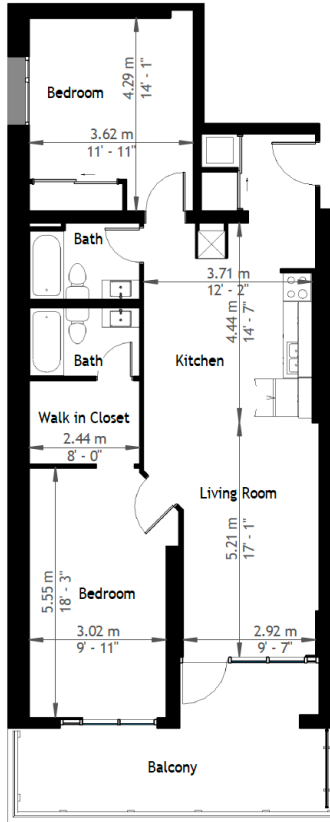

Camellia

2 bed
794 sq ft

Ground Level

Violet

2 bed
967 sq ft

www.blvd-avalon.com

Levels Ground - 4

All dimensions are approximate and do not include balcony area. Actual square footage may vary. Illustrations and Renderings are artists' concept only. E. & O.E.

Lavender

2 bed
967 sq ft

www.blvd-avalon.com

Levels Ground - 2

All dimensions are approximate and do not include balcony area. Actual square footage may vary. Illustrations and Renderings are artists' concept only. E. & O.E.

Iris

2 bed
824 sq ft

Azalea

2 bed
846 sq ft

www.blvd-avalon.com

Levels 4 - 12

Jasmine

2 bed
866 sq ft