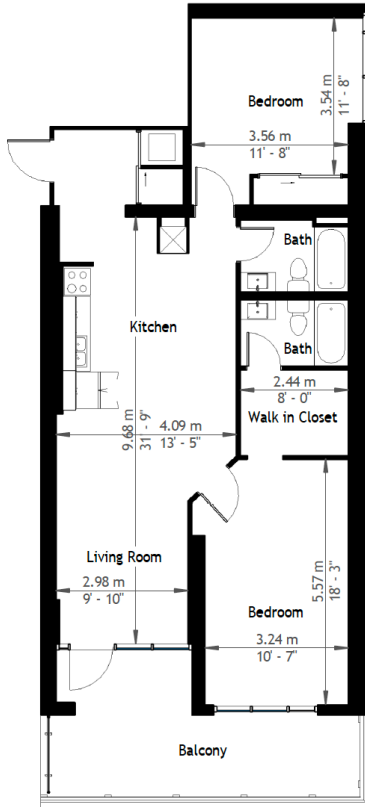

Camellia

2 bed
794 sq ft

Ground Level

Violet

2 bed
967 sq ft

www.blvd-avalon.com

Levels Ground - 4

All dimensions are approximate and do not include balcony area. Actual square footage may vary. Illustrations and Renderings are artists' concept only. E. & O.E.

Lavender

2 bed
967 sq ft

www.blvd-avalon.com

Levels Ground - 2

All dimensions are approximate and do not include balcony area. Actual square footage may vary. Illustrations and Renderings are artists' concept only. E. & O.E.

Iris

2 bed
824 sq ft

Azalea

2 bed
846 sq ft

www.blvd-avalon.com

Levels 4 - 12

Jasmine

2 bed
866 sq ft