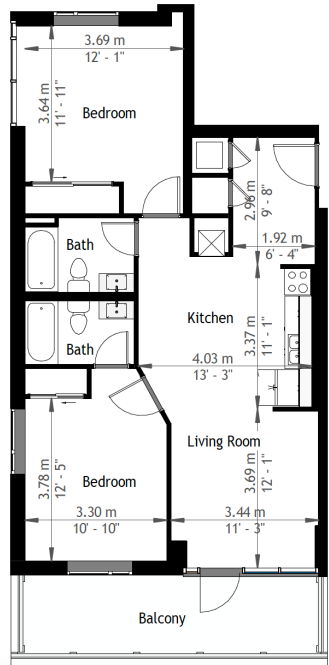

Camellia

2 bed
794 sq ft

Ground Level

Violet

2 bed
967 sq ft

www.blvd-avalon.com

Levels Ground - 4

All dimensions are approximate and do not include balcony area. Actual square footage may vary. Illustrations and Renderings are artists' concept only. E. & O.E.

Lavender

2 bed
967 sq ft

www.blvd-avalon.com

Levels Ground - 2

All dimensions are approximate and do not include balcony area. Actual square footage may vary. Illustrations and Renderings are artists' concept only. E. & O.E.

Iris

2 bed
824 sq ft

Azalea

2 bed
846 sq ft

www.blvd-avalon.com

Levels 4 - 12

Jasmine

2 bed
866 sq ft