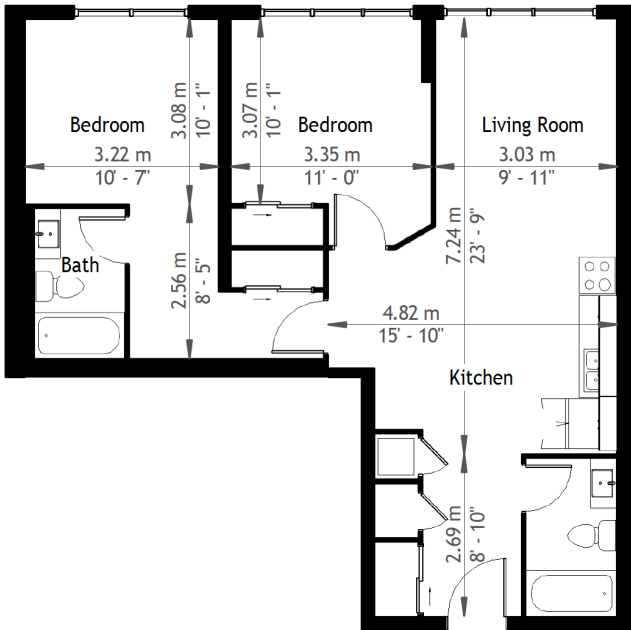

Camellia

2 bed
794 sq ft

Ground Level

Violet

2 bed
967 sq ft

www.blvd-avalon.com

Levels Ground - 4

All dimensions are approximate and do not include balcony area. Actual square footage may vary. Illustrations and Renderings are artists' concept only. E. & O.E.

Lavender

2 bed
967 sq ft

www.blvd-avalon.com

Levels Ground - 2

All dimensions are approximate and do not include balcony area. Actual square footage may vary. Illustrations and Renderings are artists' concept only. E. & O.E.

Iris

2 bed
824 sq ft

Azalea

2 bed
846 sq ft

www.blvd-avalon.com

Levels 4 - 12

Jasmine

2 bed
866 sq ft