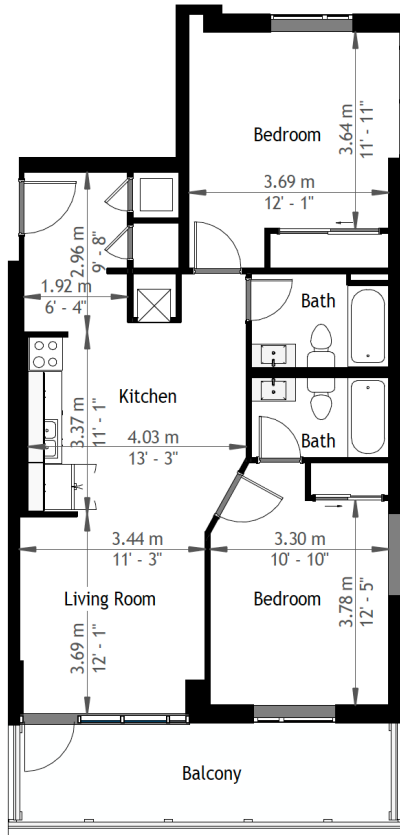

Camellia

2 bed
794 sq ft

Ground Level

Violet

2 bed
967 sq ft

www.blvd-avalon.com

Levels Ground - 4

All dimensions are approximate and do not include balcony area. Actual square footage may vary. Illustrations and Renderings are artists' concept only. E. & O.E.

Lavender

2 bed
967 sq ft

www.blvd-avalon.com

Levels Ground - 2

All dimensions are approximate and do not include balcony area. Actual square footage may vary. Illustrations and Renderings are artists' concept only. E. & O.E.

Iris

2 bed
824 sq ft

Azalea

2 bed
846 sq ft

www.blvd-avalon.com

Levels 4 - 12

Jasmine

2 bed
866 sq ft