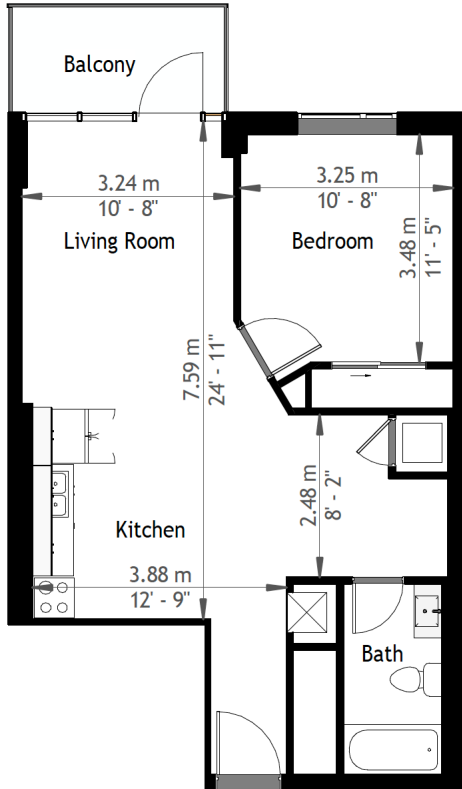

## Poppy

1 bed  
604 sq ft

## Peony

1 bed  
629 sq ft

[www.blvd-avalon.com](http://www.blvd-avalon.com)

Levels 2 - 12

All dimensions are approximate and do not include balcony area. Actual square footage may vary. Illustrations and Renderings are artists concept only. E. & O.E.

## Hyacinth

1 bed  
735 sq ft