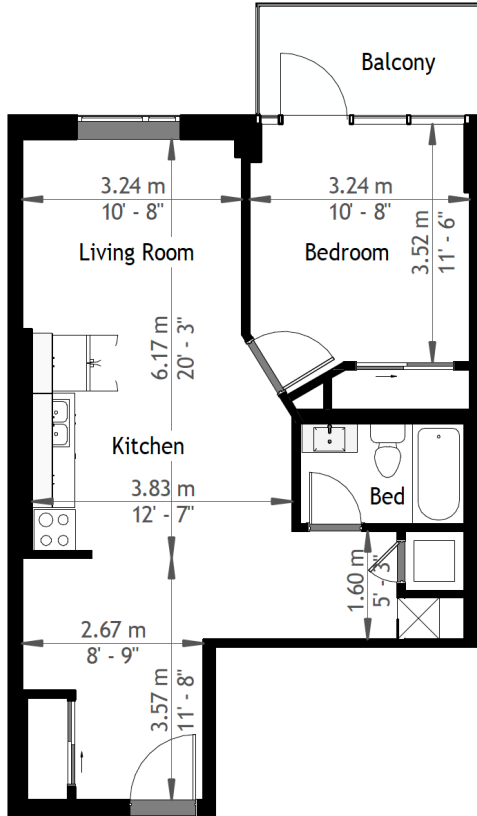

## Poppy

1 bed  
604 sq ft

## Peony

1 bed  
629 sq ft

[www.blvd-avalon.com](http://www.blvd-avalon.com)

Levels 2 - 12

All dimensions are approximate and do not include balcony area. Actual square footage may vary. Illustrations and Renderings are artists concept only. E. & O.E.

## Hyacinth

1 bed  
735 sq ft